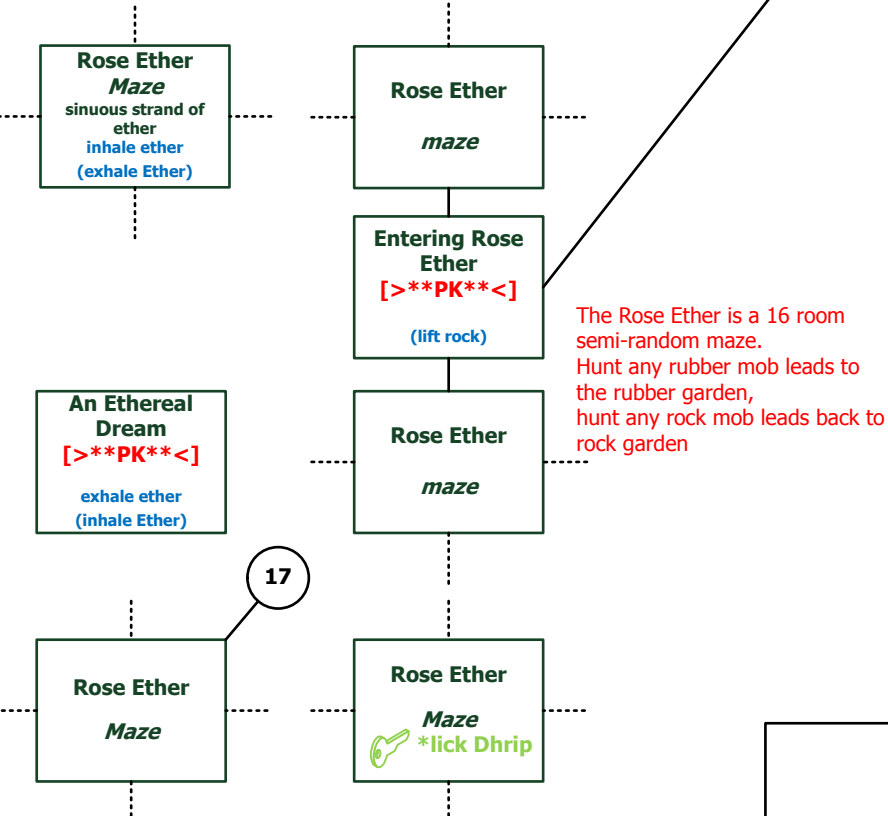

Xyl's Mosaic Level: 100-120

Mapped by StarsOscar

Clan (Seekers)

Rock Garden

Say Gardens ends in a random room in the Rock Garden

Rubber Garden

Rose Ether

Mosaic