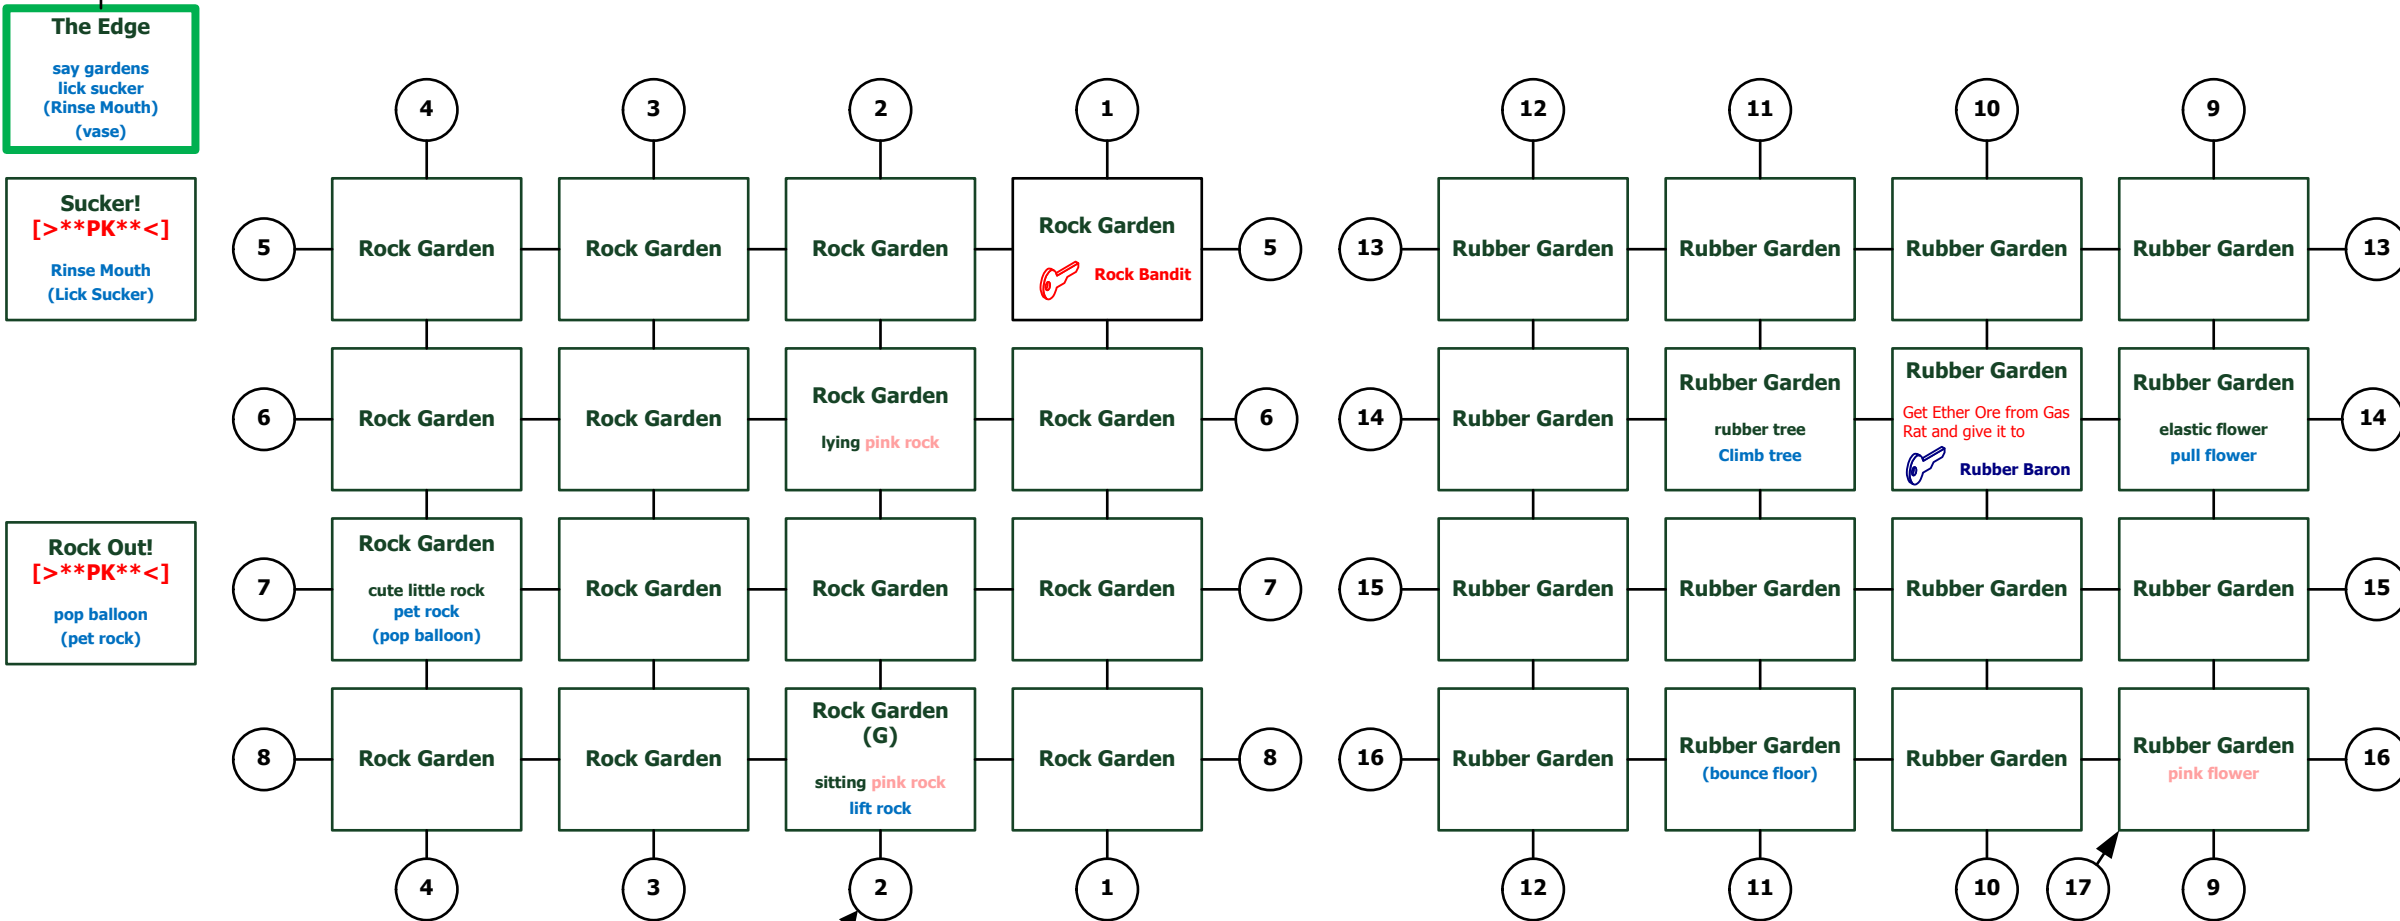

# Xyl's Mosaic Level: 100-120

Mapped by StarsOscar

Clan (Seekers)

## Rock Garden

Say Gardens ends in a random room in the Rock Garden

## Rubber Garden

## Mosaic